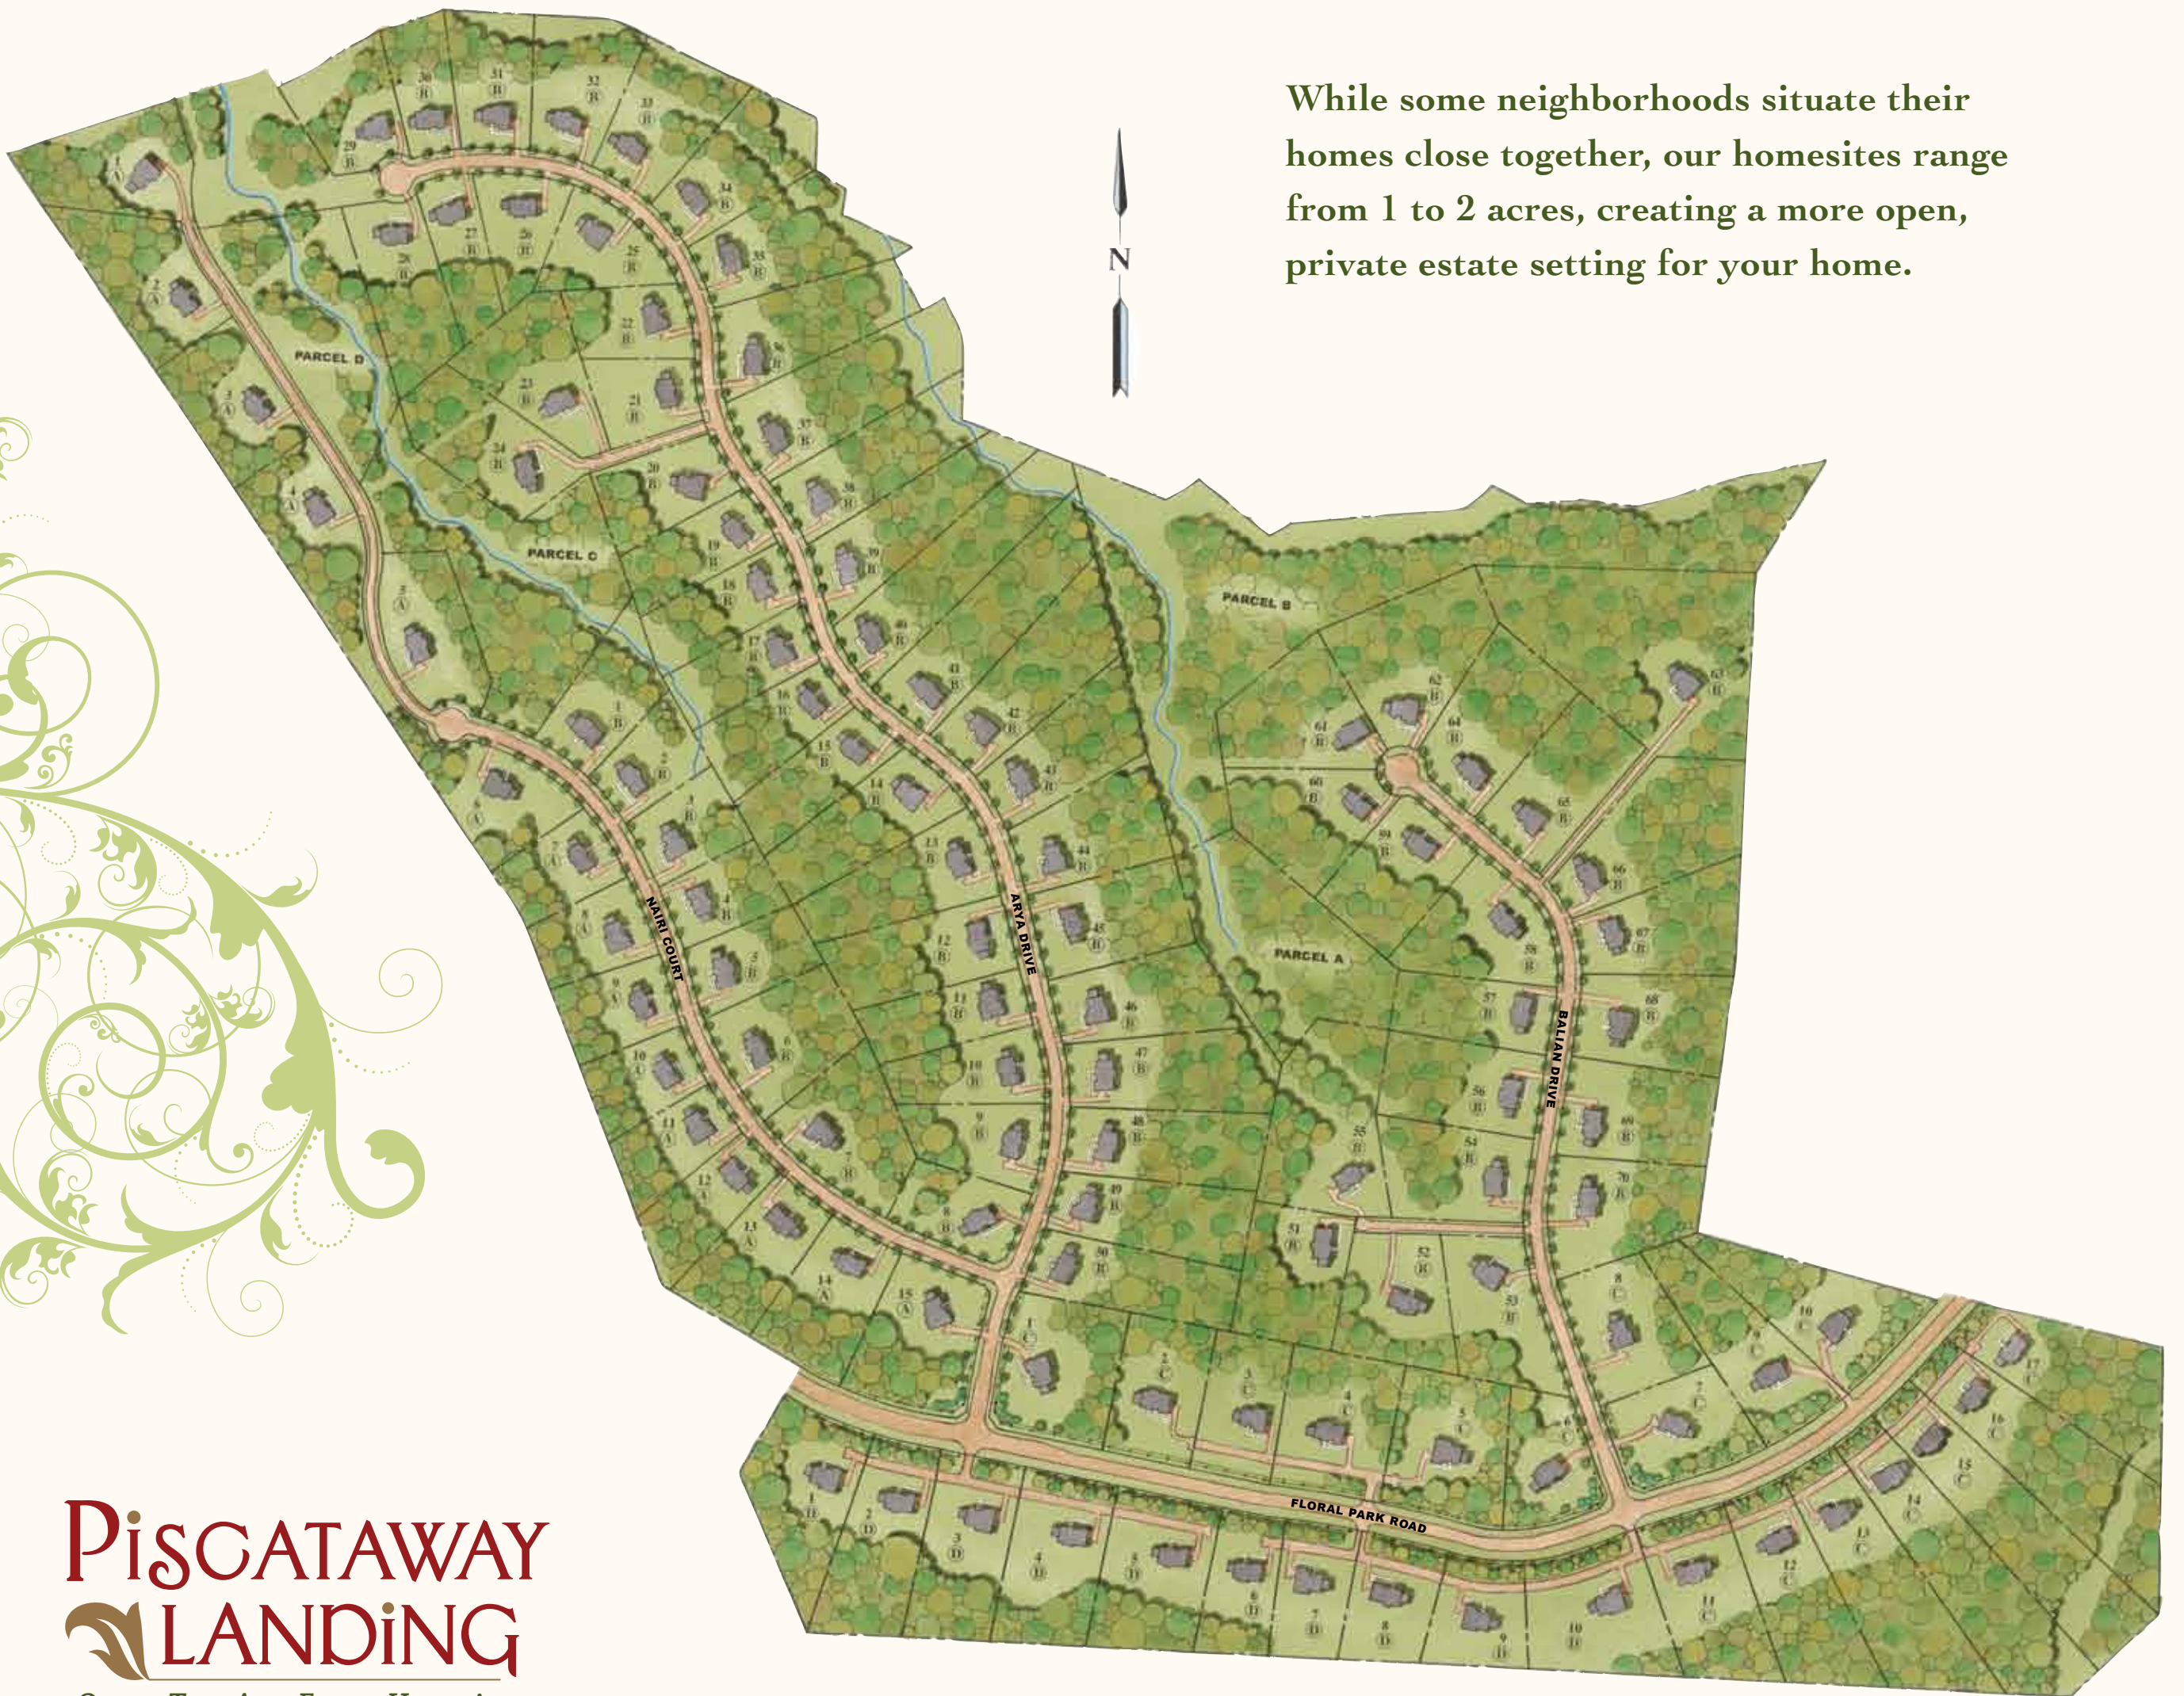

PISCATAWAY
LANDING

*One to Two-Acre Estate Homesites
in Brandywine, Maryland*

TO MAKE A BIG IMPRESSION, START WITH 1 TO 2 ACRES...

The Ashley, One of Eight Home Styles Available at Piscataway Landing.

“YOUR HOME DOESN'T
BEGIN AT THE FRONT DOOR.
IT BEGINS WITH YOUR YARD.”

When we created the plan for Piscataway Landing, we began with a simple idea. Your home doesn't begin at the front door. It begins with your yard. We put as much care into thinking about how you will enjoy your yard as we did your home. The result? No other neighborhood around measures up to Piscataway Landing. Our homes are sited to be far more private and our yards are infinitely larger and more fun.

LARGE WOODED HOMESITES PROVIDE THE PERFECT BACKDROP FOR YOUR NEW HAVERFORD HOME.

While some neighborhoods situate their homes close together, our homesites range from 1 to 2 acres, creating a more open, private estate setting for your home.

PISCATAWAY LANDING

One to Two-Acre Estate Homesites
in Brandywine, Maryland

How Will You Enjoy Your Big, Beautiful New Yard At Piscataway Landing?

- Grill out with neighbors
- Put in a hot tub
- Kick the soccer ball around
- Practice your short game
- Plant a huge garden
- Host the wiffle ball World Series
- Camp under the stars
- Build a play set
- Toss the football with your son
- Play frisbee with your dog
- Dine out on the patio
- Sit back, relax and enjoy the great outdoors